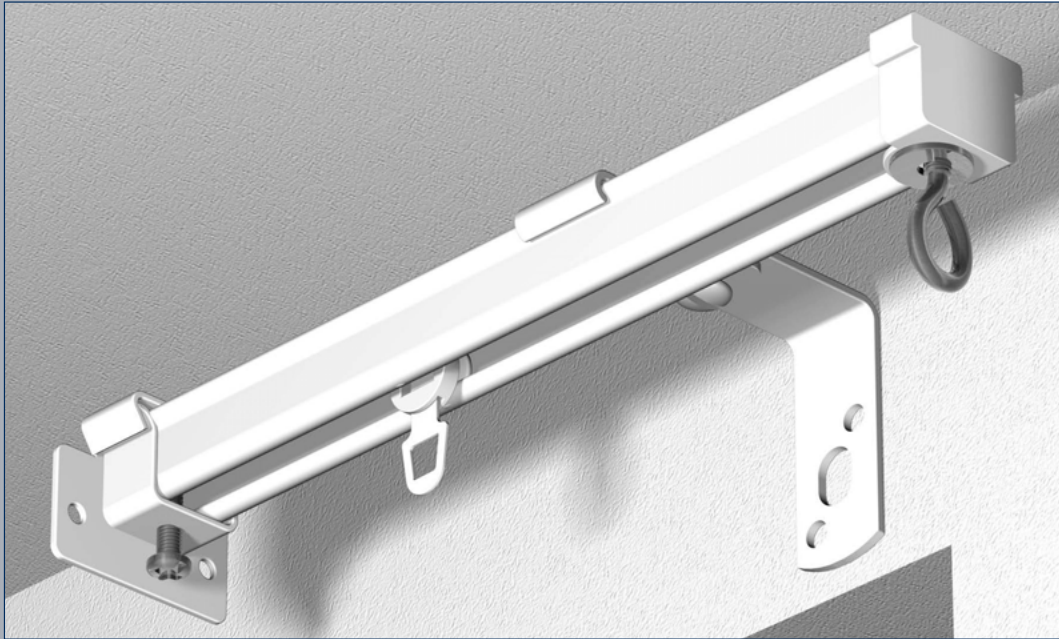

RAILSYSTEMS & LIGHTCONTROL

Always on track-----

SYSTEM S2000

Wandsteun o.d.d.

Wandsteun i.d.d.

Eindstop met kap

Overlapglijder

Gordijnrail S2000